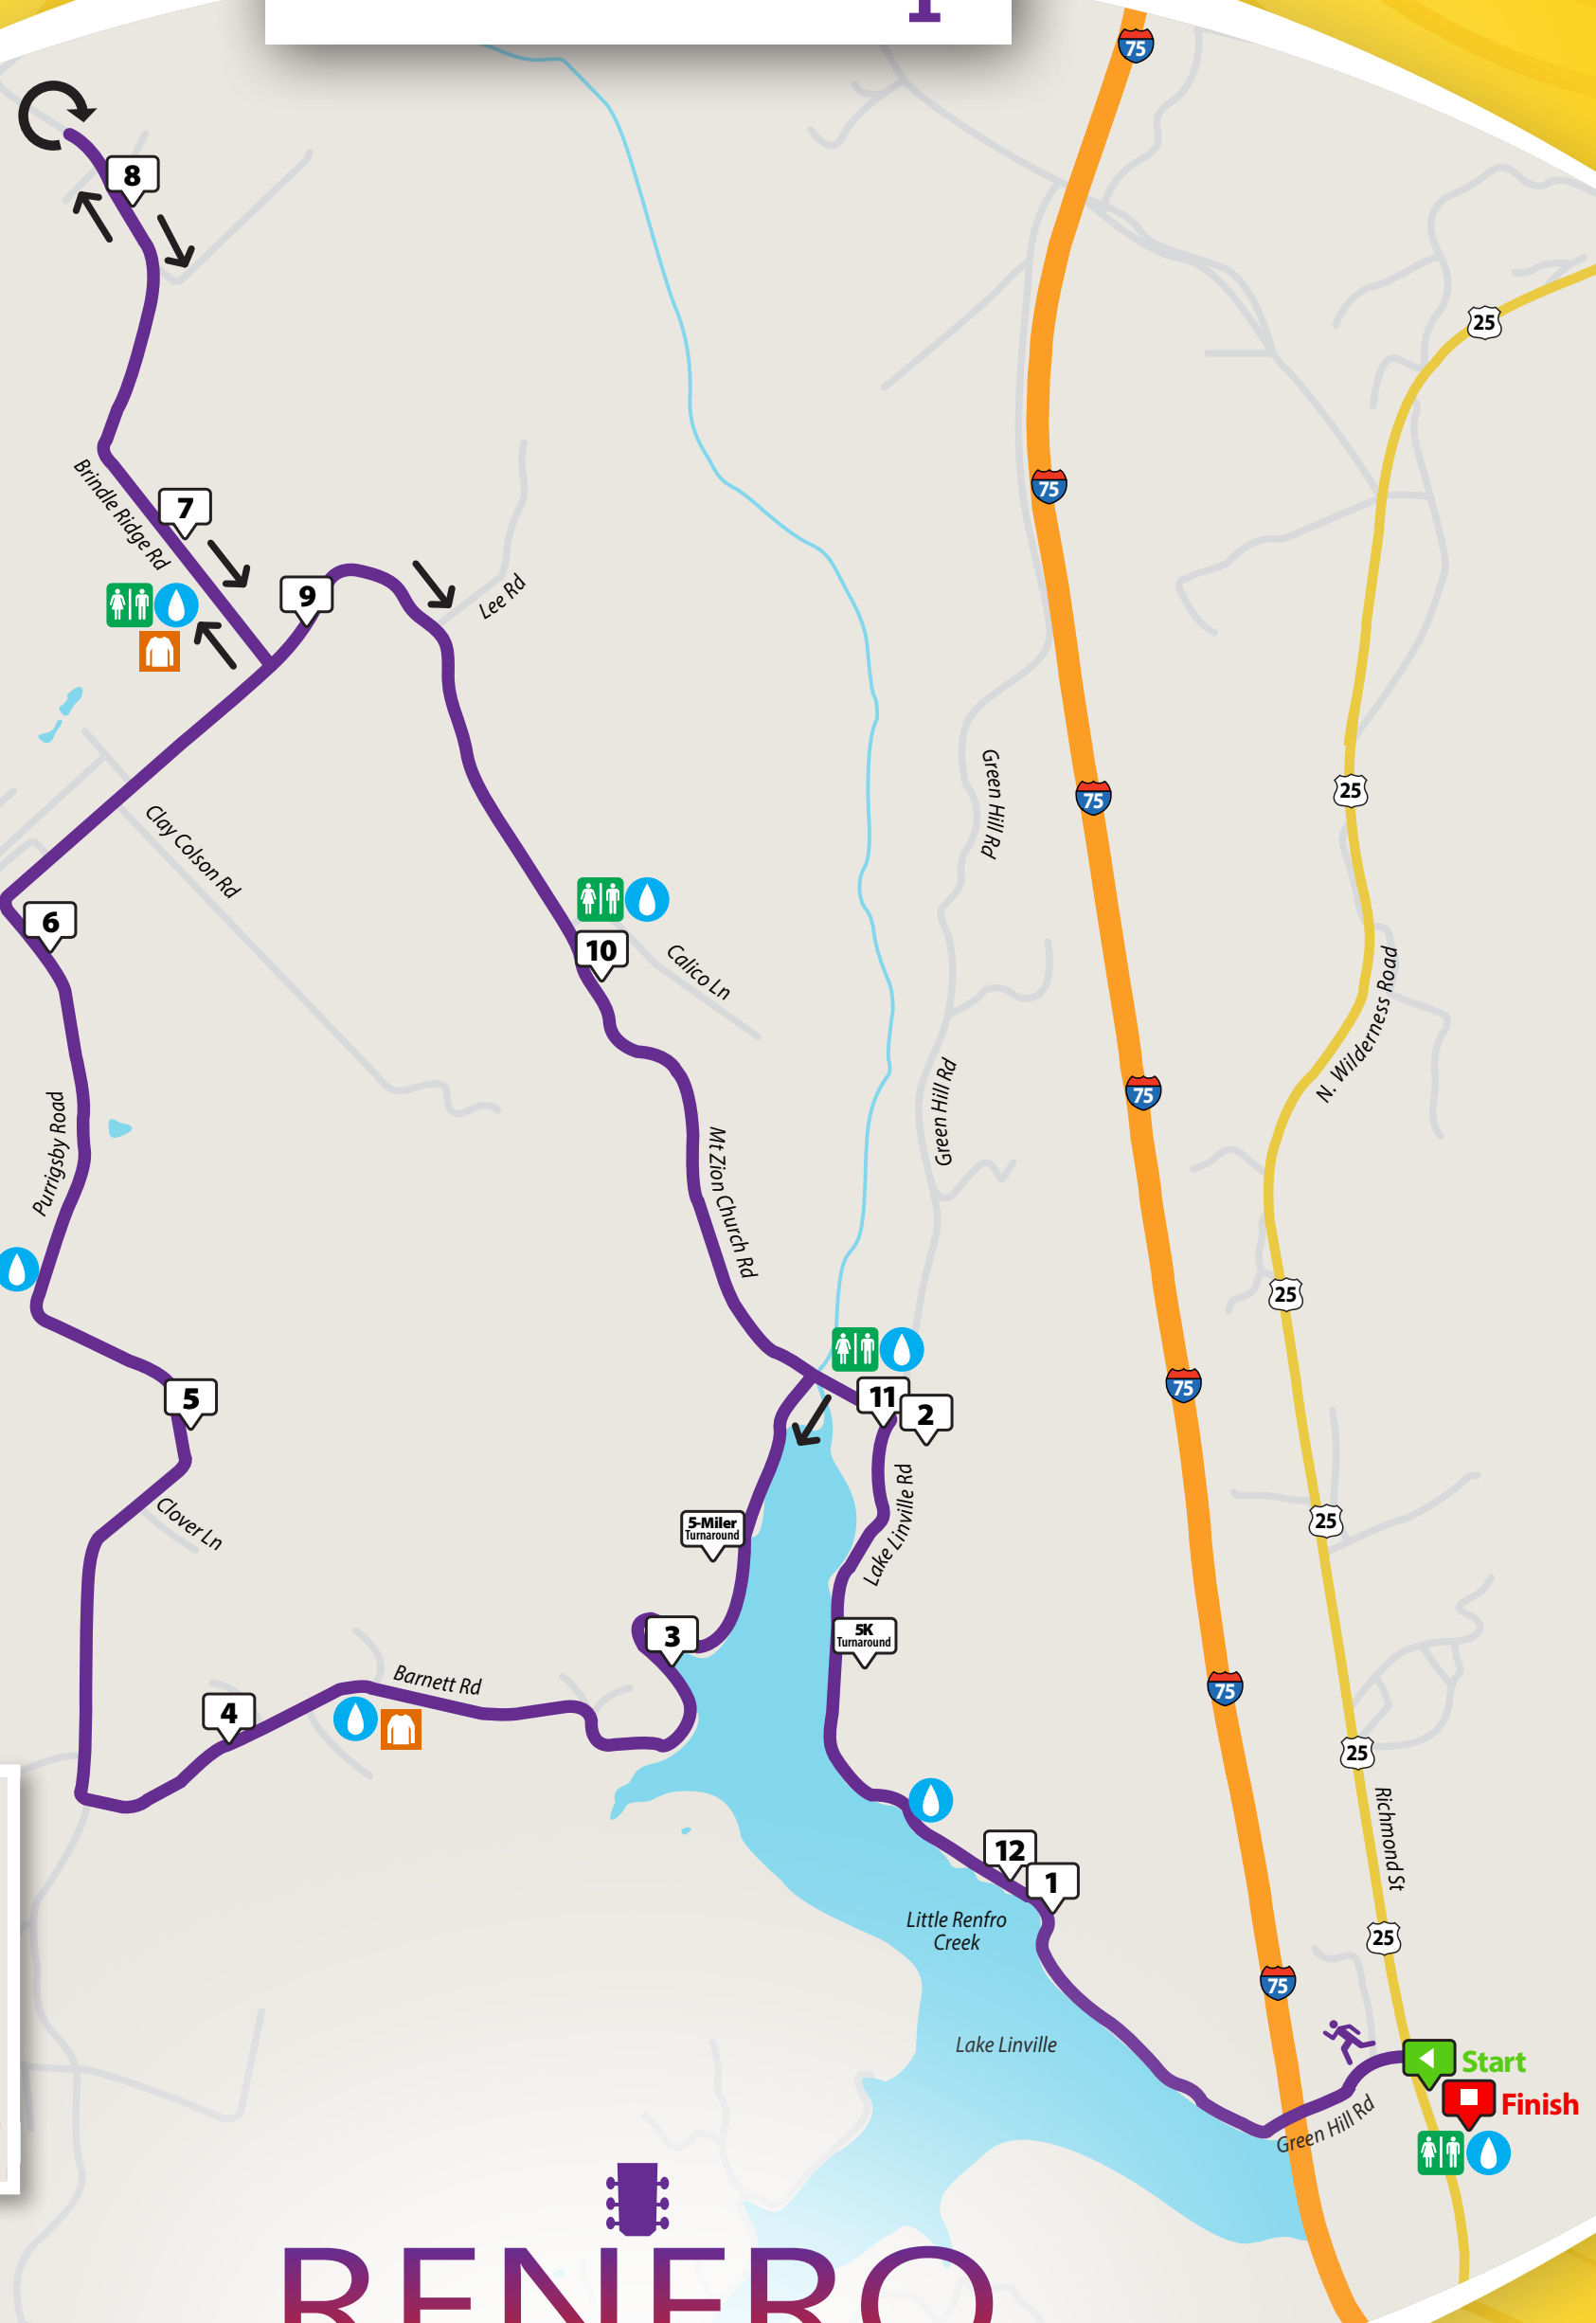

Course Map

-  Mile Marker
-  Port-A Potty
-  Hydration Station
-  Gear Drop Station

RENFRO
RA
ROCK N' RUN